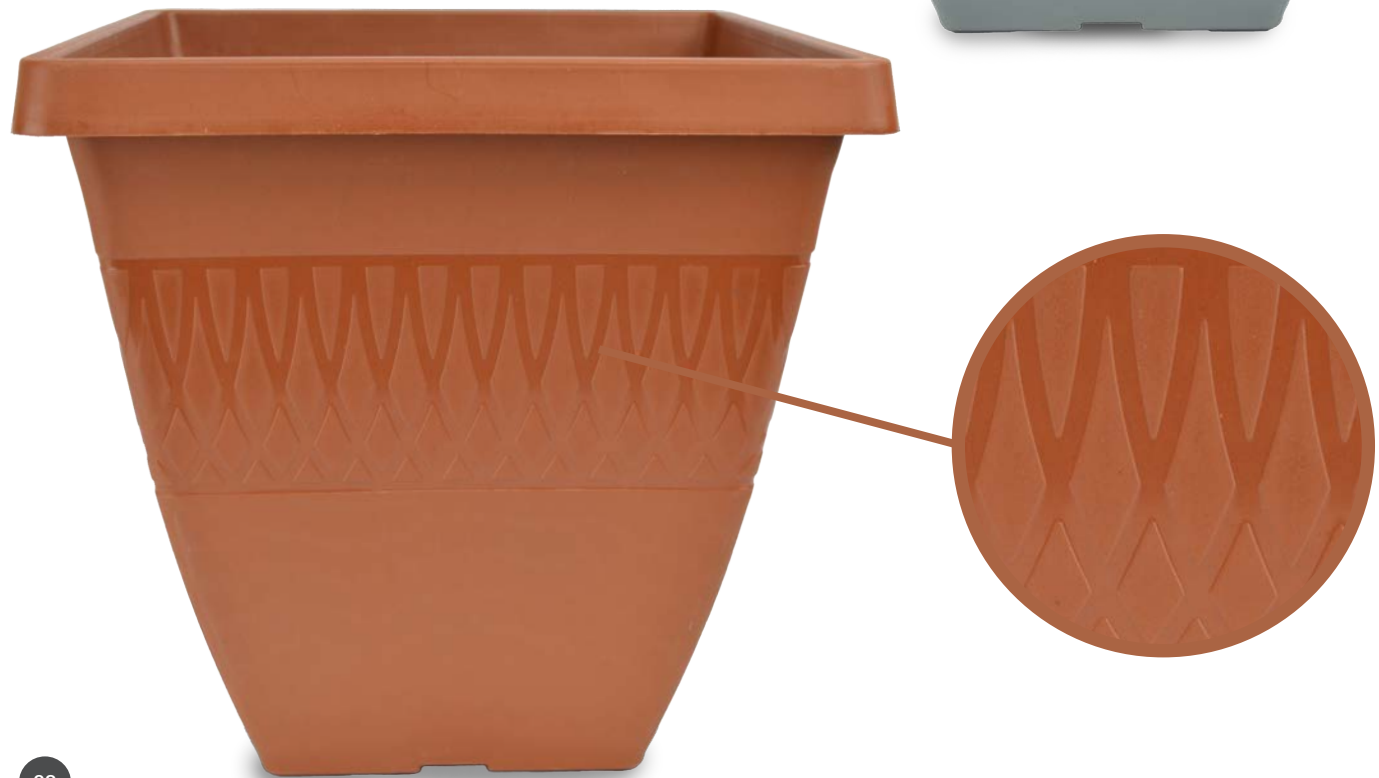

GARDEN WEAVE PLANTER

12" GARDEN WEAVE

PRODUCT CODE: KGWB12

Diameter: 12"
Depth: 5.07"
Volume: 2 GAL / 7.58 L

PCS/CTN: 50
CTNS/SKID: 48
BULK: 3,540

FEATURES

- Has a criss cross open weave pattern that has a slight curve to it
- As a medium sized planter, it is perfect for a table centerpiece
- Great for growing herbs, succulents, or flowers

ZEN PLANTER

9.75" ZEN

PRODUCT CODE: KZS975

Diameter: 9.75"

Depth: 9.80"

Volume: 2.25 GAL / 8.51 L

PCS/CTN: 50

CTNS/SKID: 32

BULK: 4,420

FEATURES

- Has a geometric pattern band wrapped around the planter
- Blends seamlessly with many decor styles

DIAMOND WEAVE PLANTER

9.75" DIAMOND WEAVE

PRODUCT CODE: KDWS975

Diameter: 9.75"

Depth: 9"